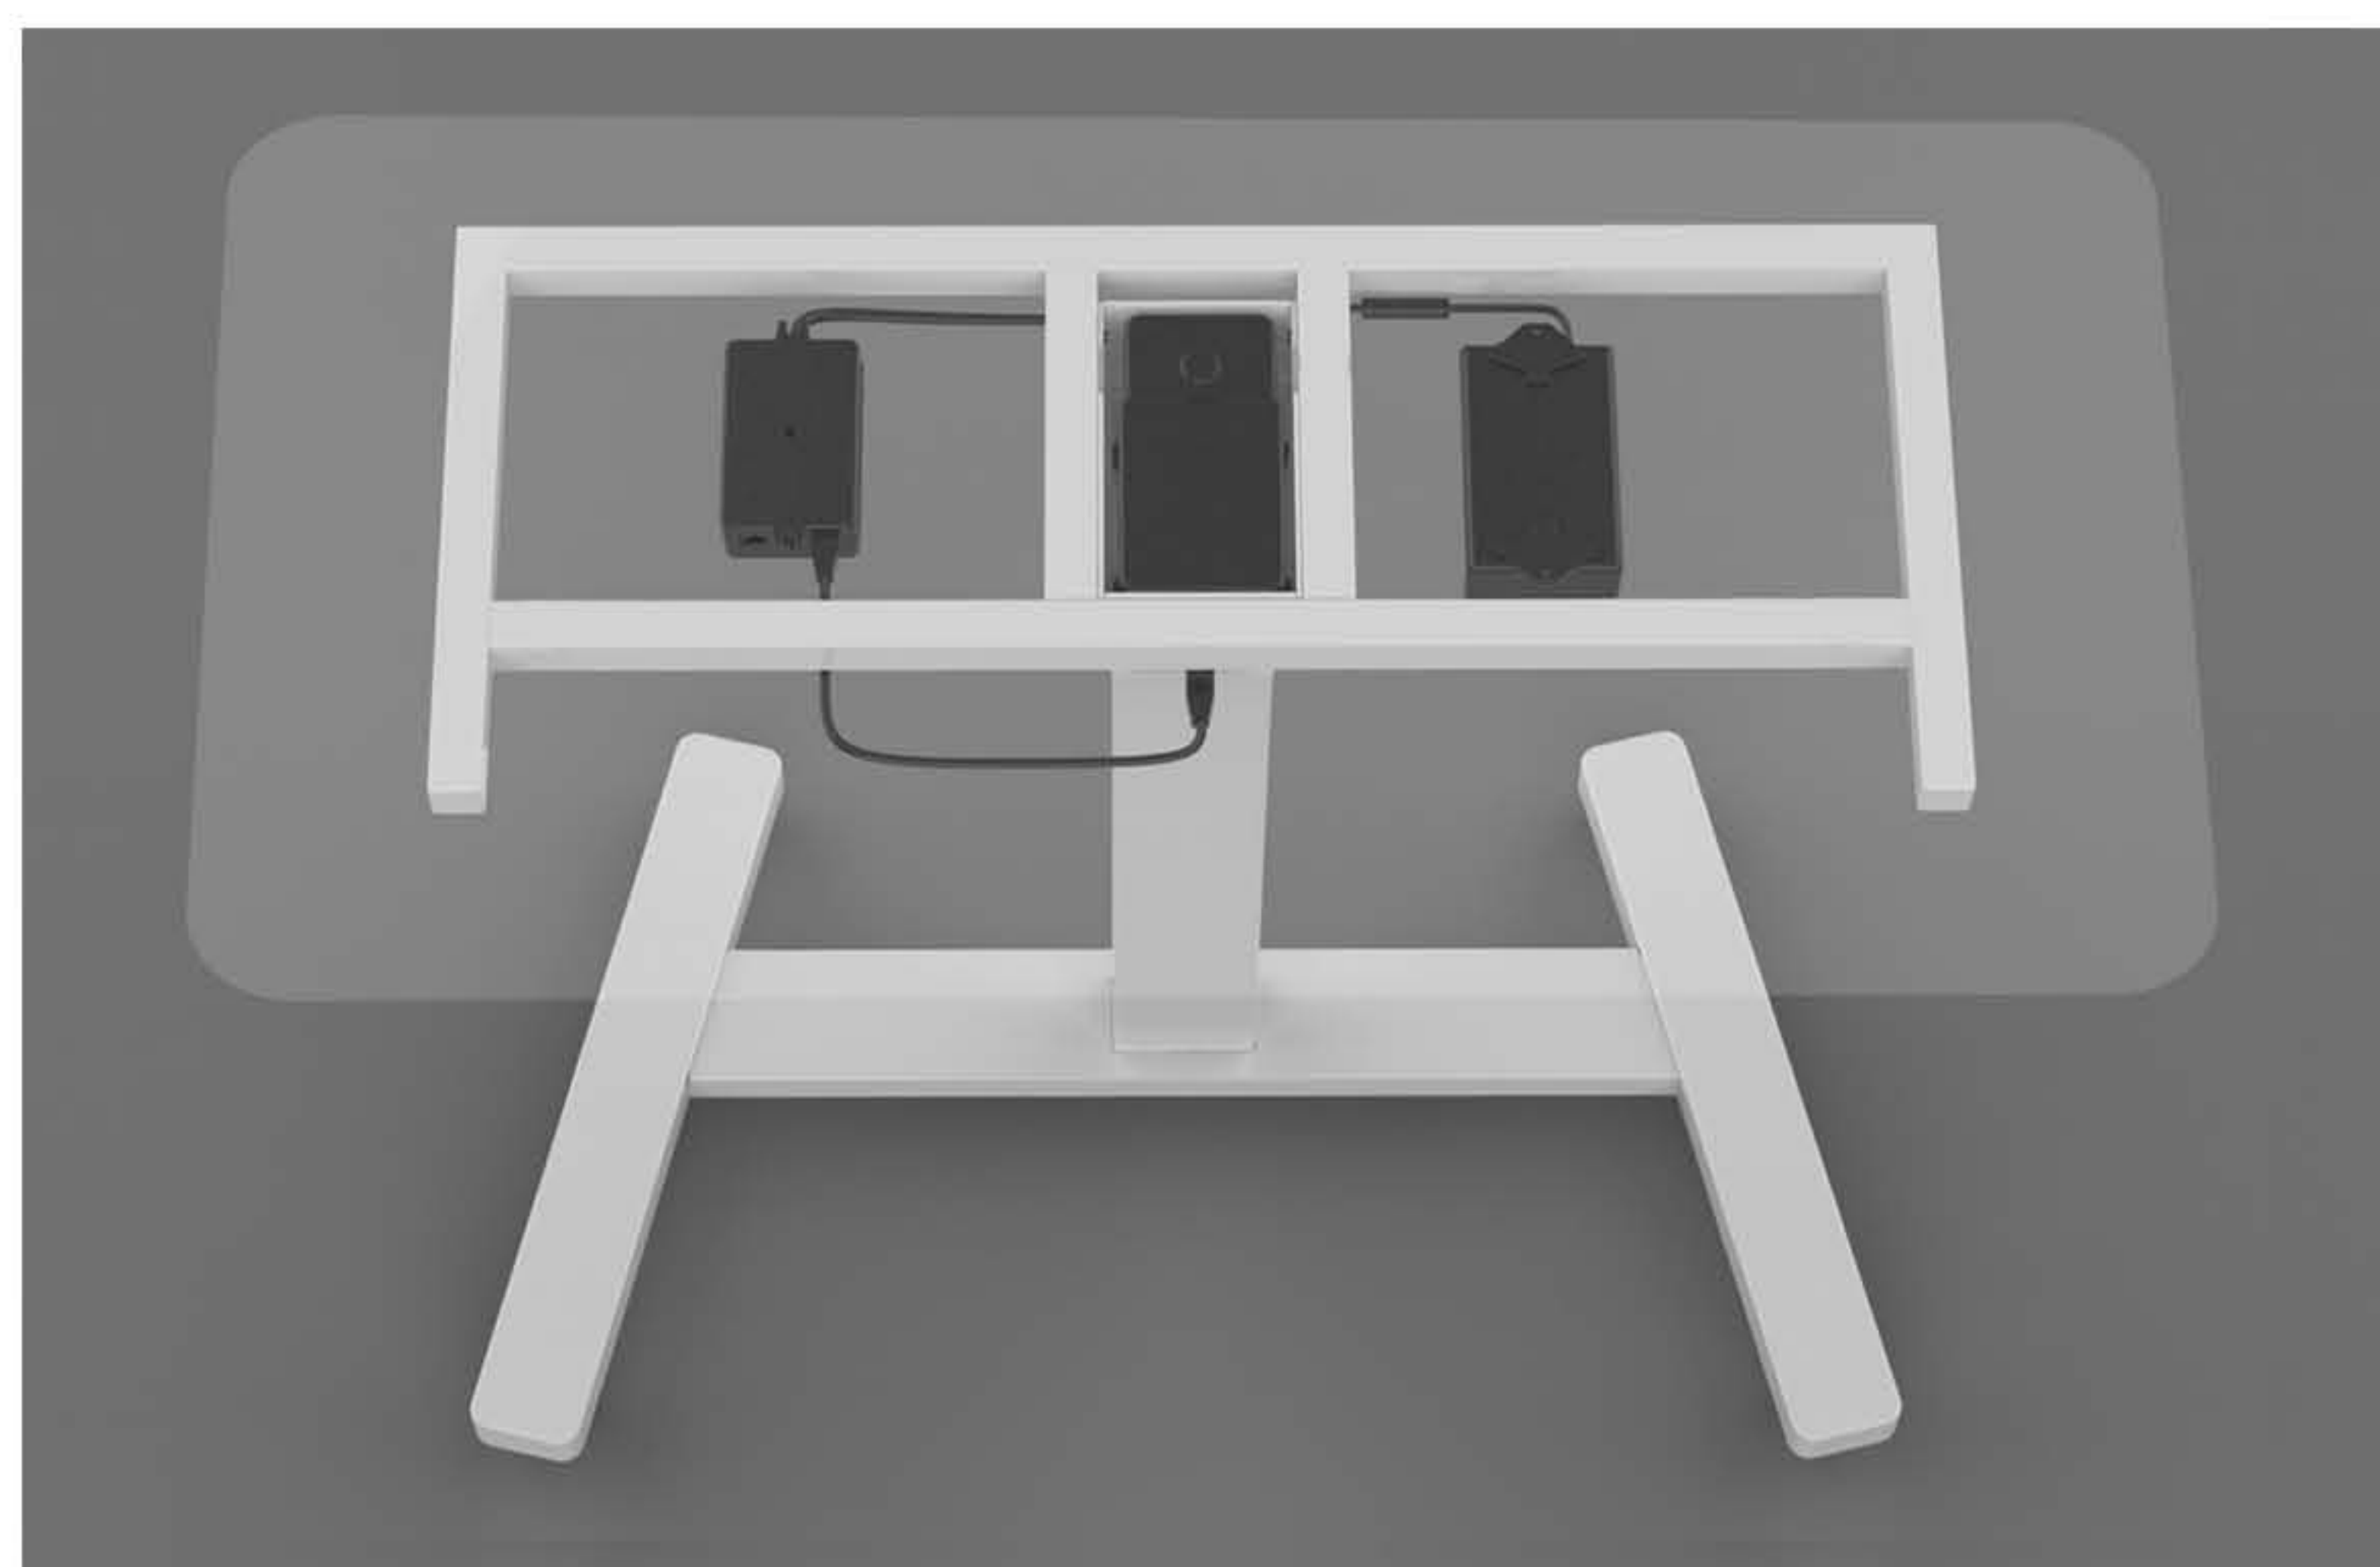

The new generation of controllers are equipped with lithium batteries to get rid of space constraints and increase space utilization, making mobile office more convenient.