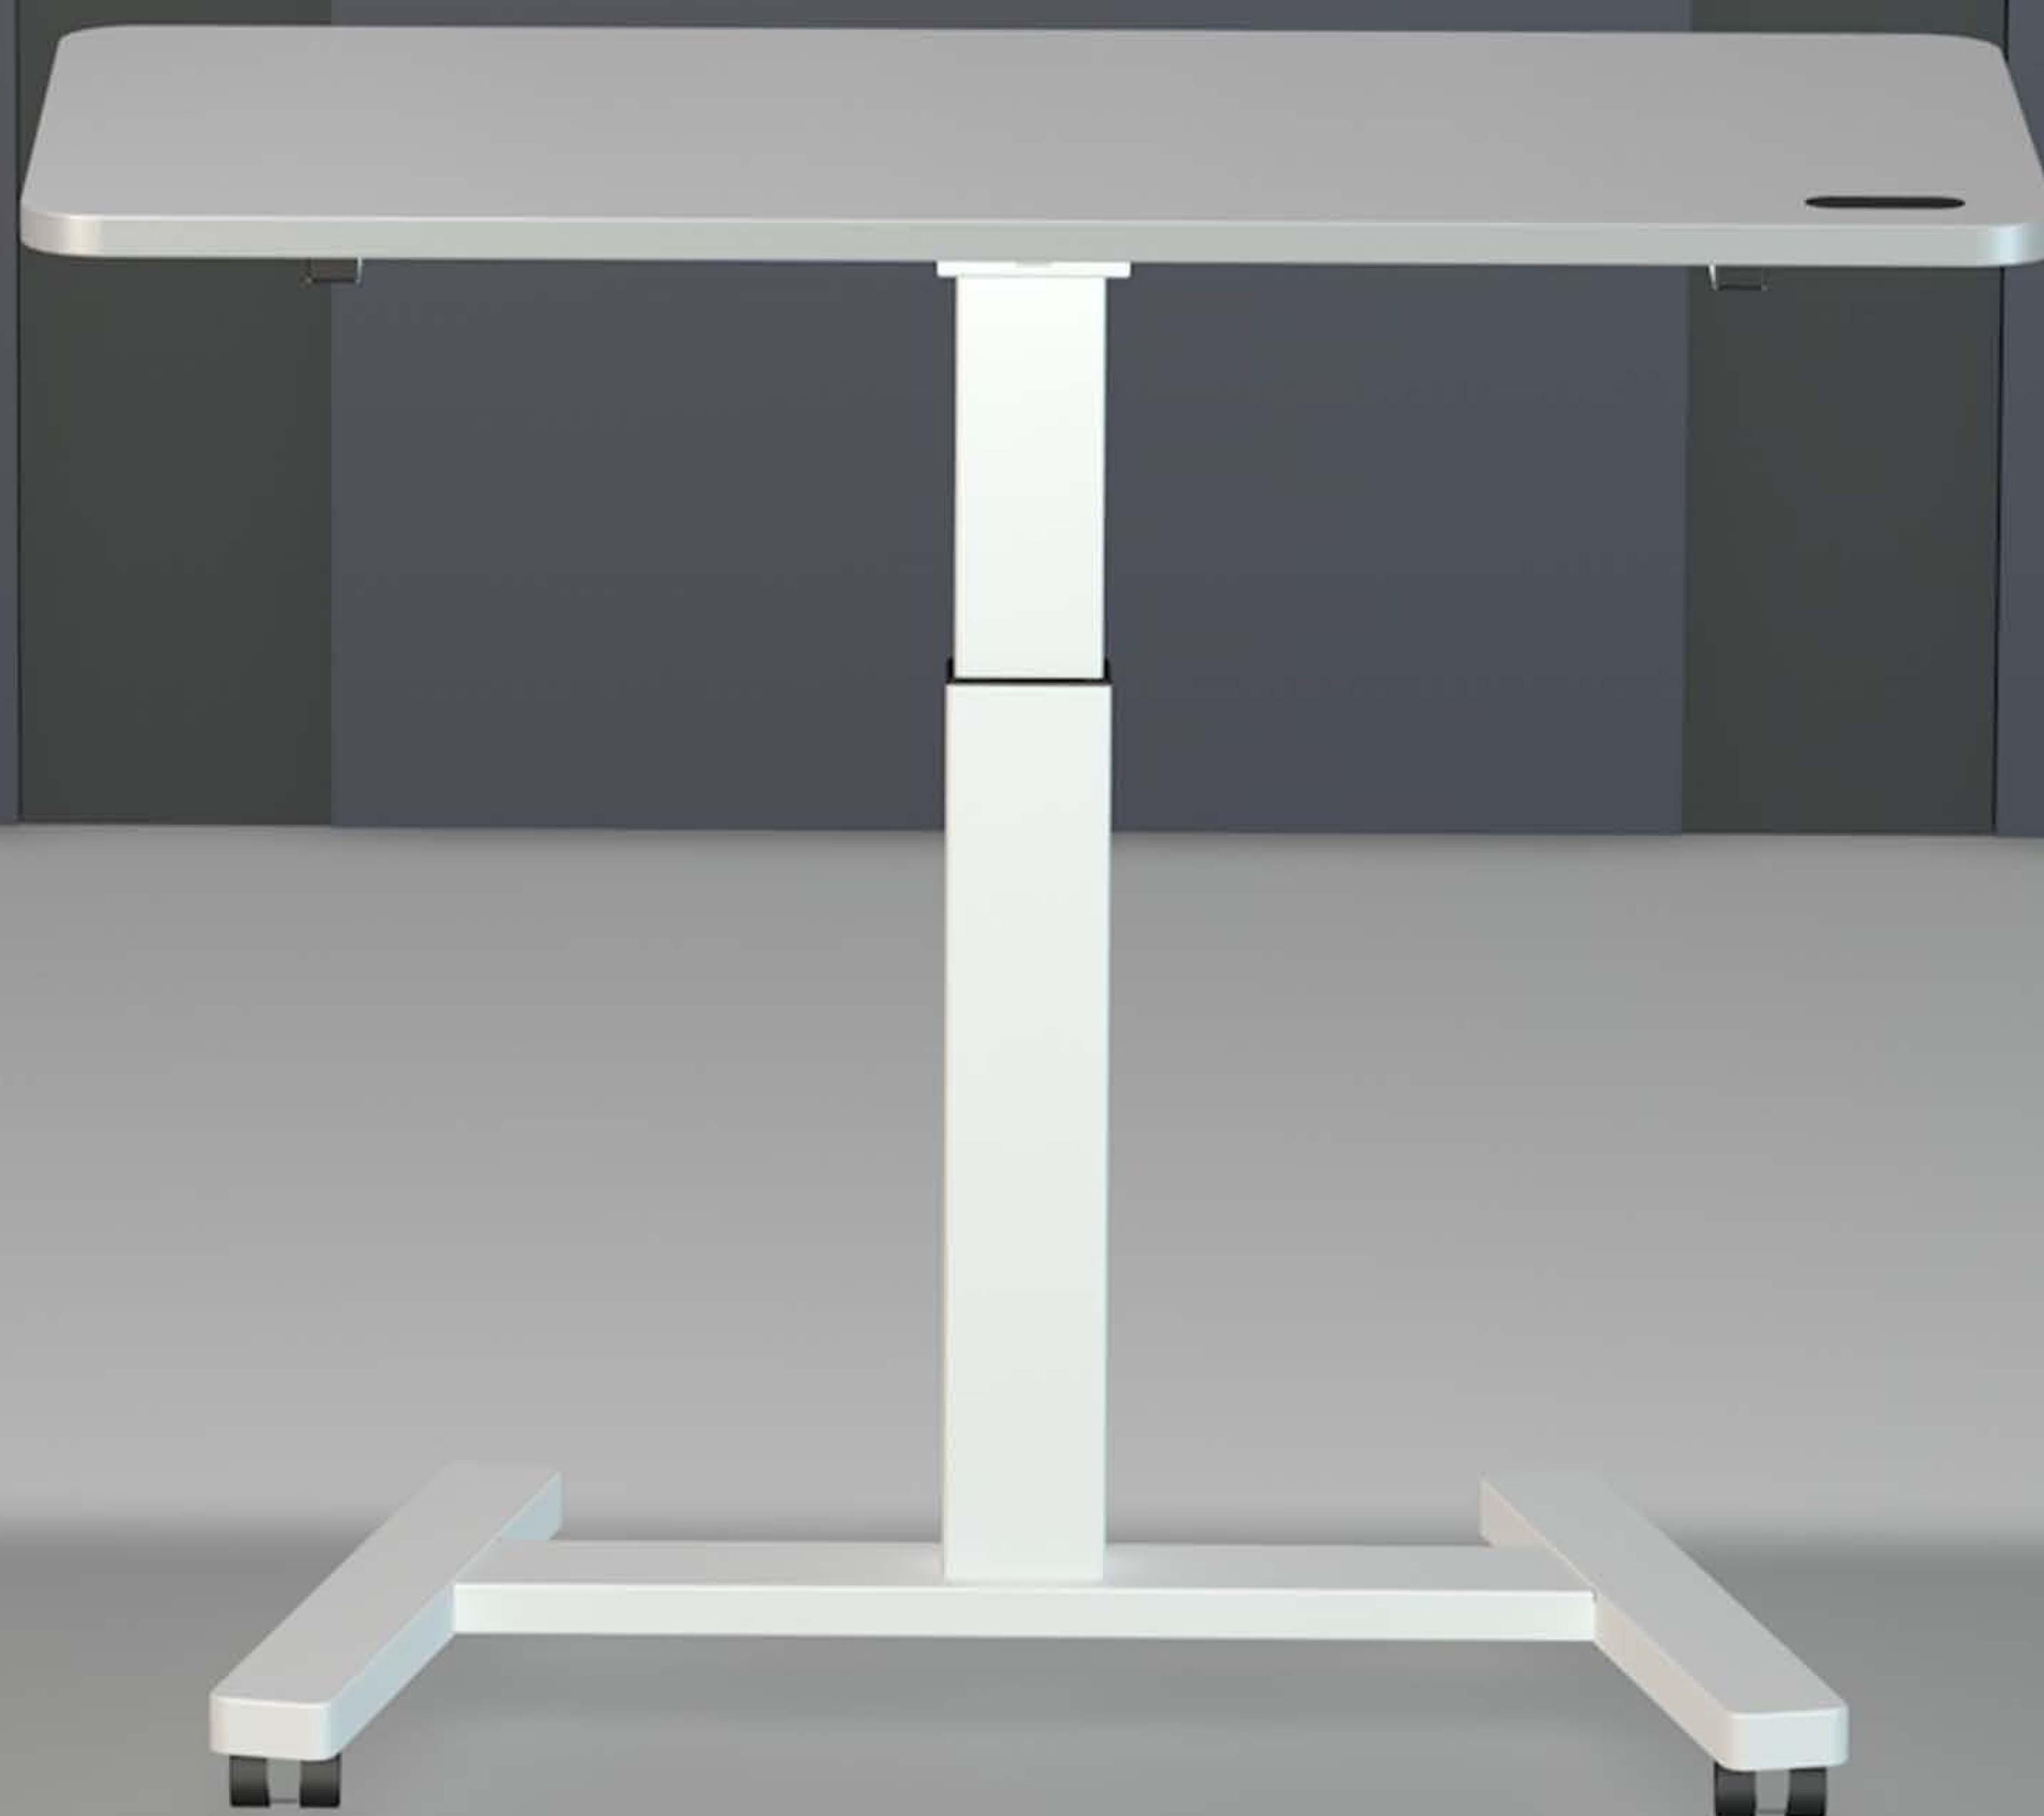

Agile Personal Portable Electric Height Adjustable Desk

Electric control system: light, fast and stable

Agile Personal Portable Electric Height Adjustable Desk

is equipped with a new generation of motor control system, one-button operation, full mute, Centrino lifting, digital display height, intelligent memory, multiple protection Received multiple international certifications.

Steel Frame Color

White

Embedded hand controller

One-button operation, full mute, Centrino lifting
digital display height, intelligent memory,
multiple protection, multiple
international certifications

Get rid of the shackles, smart sensing, mobile
phone light and charge, make the lifting
table smarter, technology
to change life.

Desktop embedded intelligent hand controller, anti-missing unlock design greatly reduces the probability of accidental unlocking. The human concave design makes the finger fit the surface perfectly, one-button locking, free lifting, sitting station memory one-key switching.

Voltage	110v~240v	Colour	White
Panel Size	1200x600mm	Decibel	<45dB
Height	750~1200mm	Load	120KG
Stroke	450mm	Weight	47.5KG