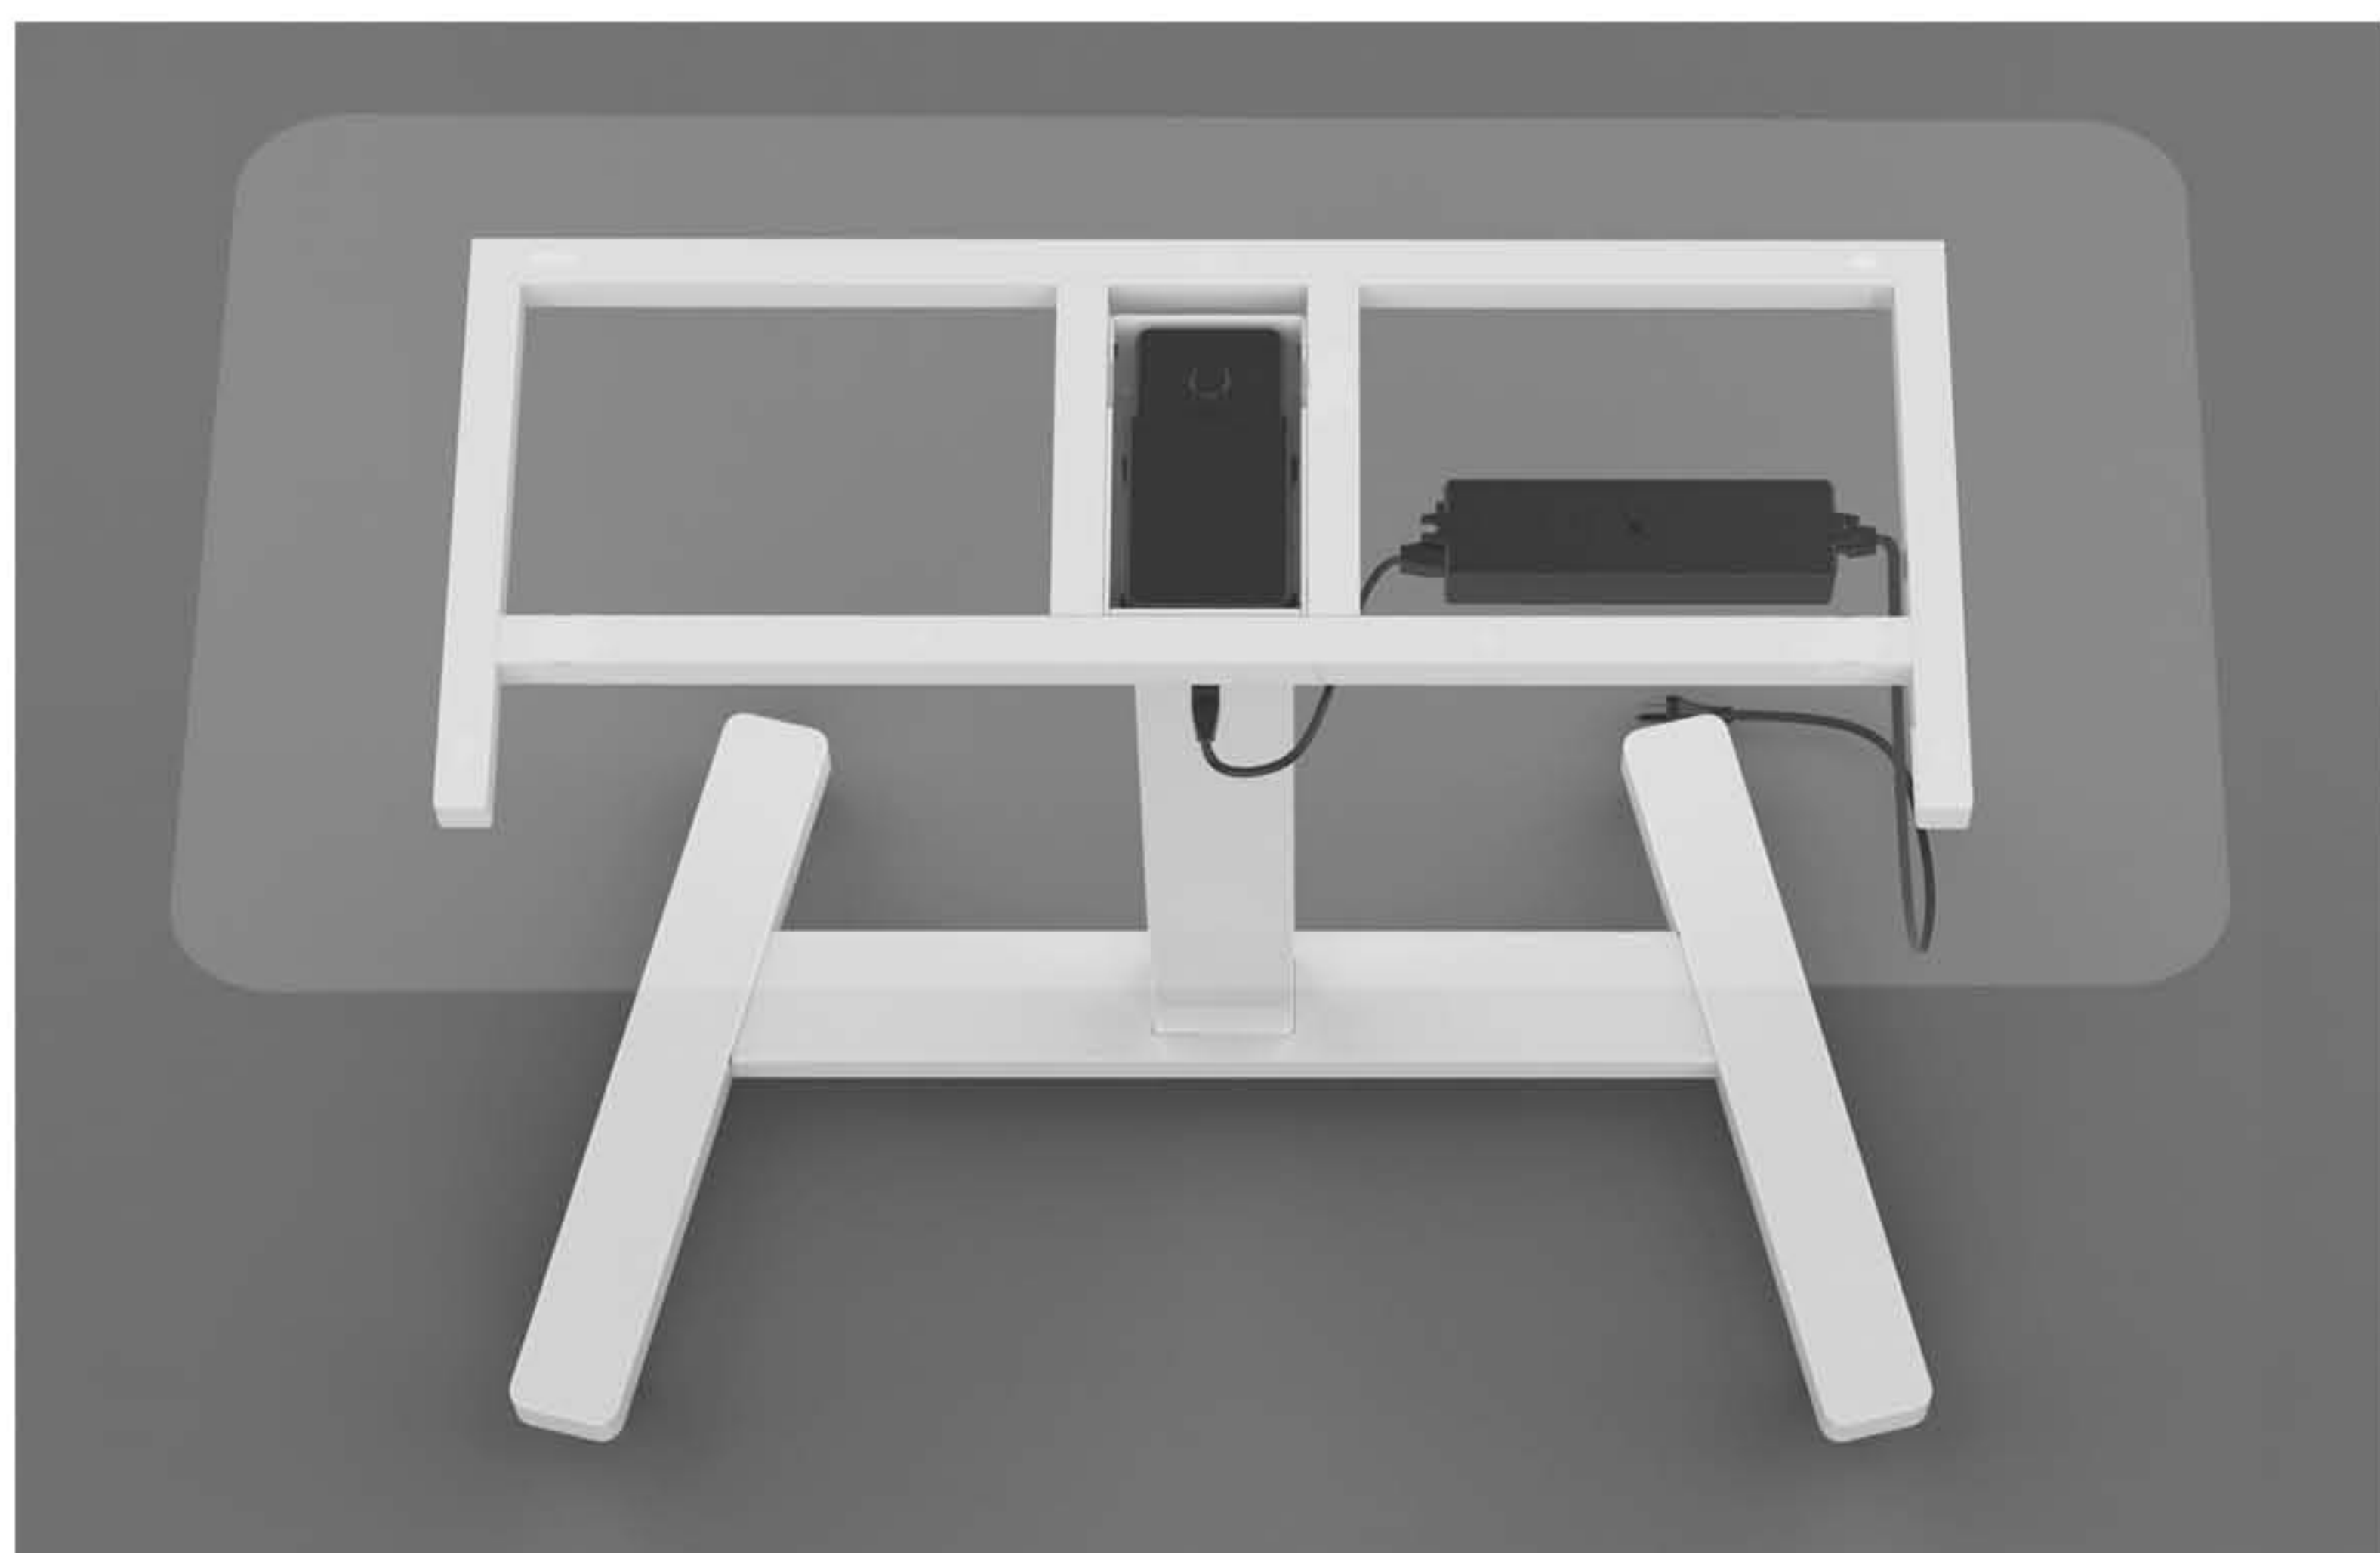

CONTROLLER

The AC power supply system is smoothly lifted and the super load power is more powerful.