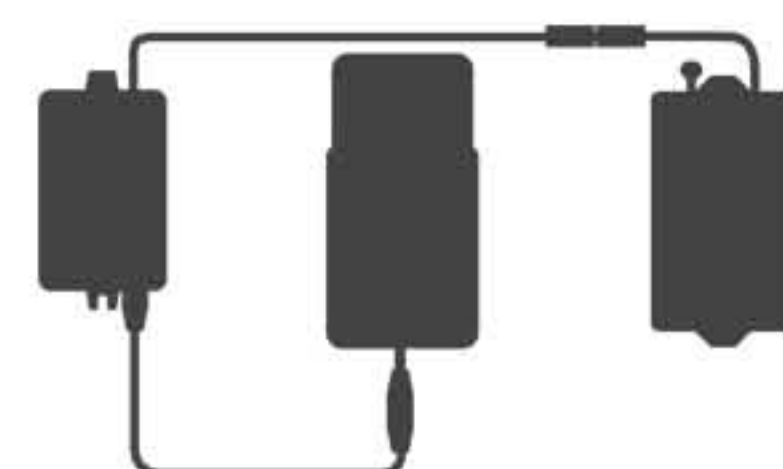

Desktop embedded intelligent hand controller, anti-missing unlock design greatly reduces the probability of accidental unlocking. The human concave design makes the finger fit the surface perfectly, one-button locking, free lifting, sitting station memory one-key switching.

Universal Wheel

The universal wheel can be locked with brakes, mute does not hurt the ground, and the venue can be easily converted as desired.

CONTROLLER

The AC power supply system is smoothly lifted and the super load power is more powerful.

The new generation of controllers are equipped with lithium batteries to get rid of space constraints and increase space utilization, making mobile office more convenient.

Agile Personal Portable Electric Height Adjustable Desk