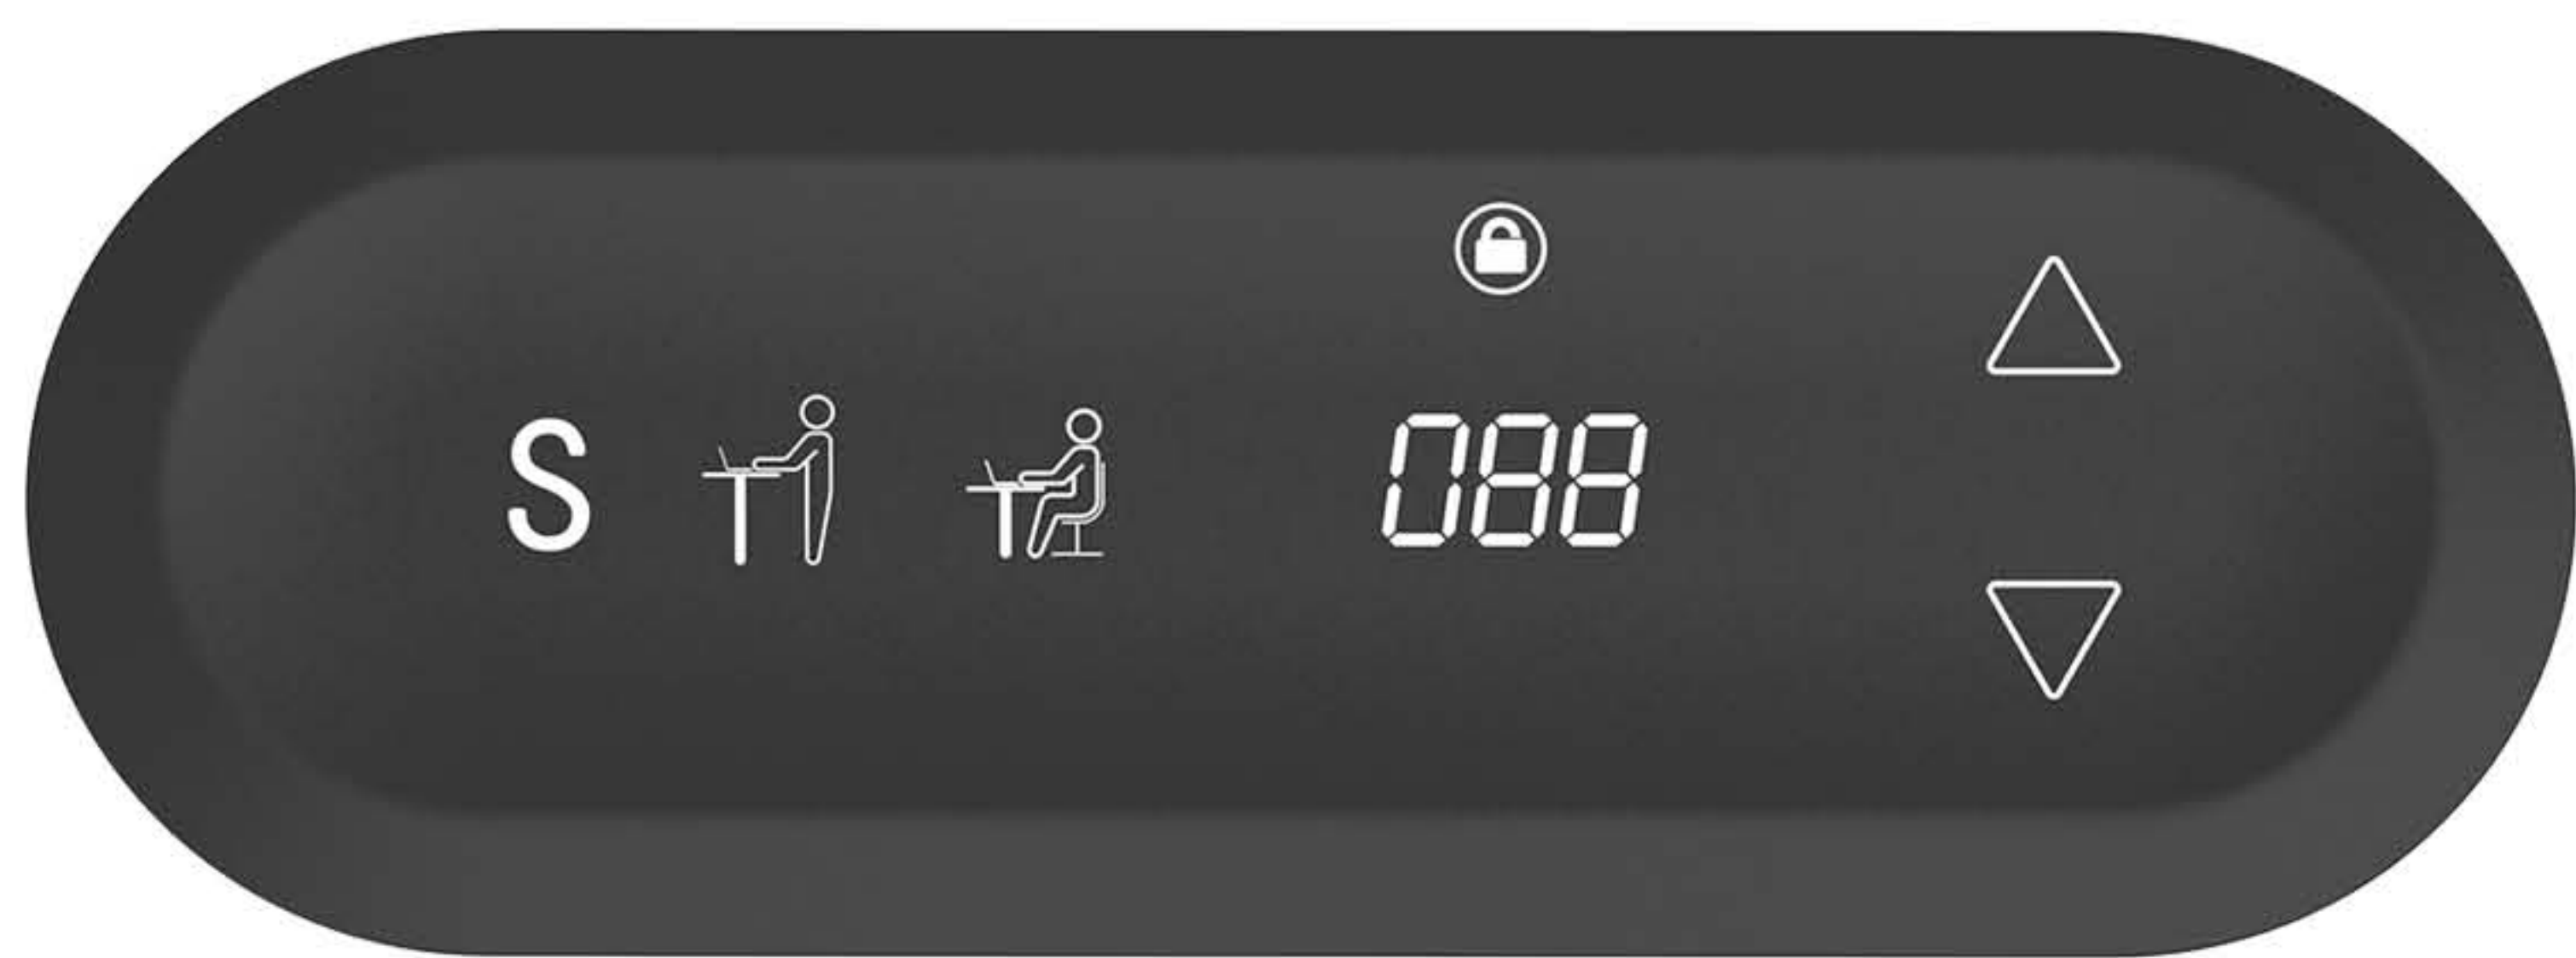

Agile Personal Portable Electric Height Adjustable Desk

Electric control system: light, fast and stable

Agile Personal Portable Electric Height Adjustable Desk

is equipped with a new generation of motor control system, one-button operation, full mute, Centrino lifting, digital display height, intelligent memory, multiple protection Received multiple international certifications.

Steel Frame Color

White

Embedded hand controller

One-button operation, full mute, Centrino lifting
digital display height, intelligent memory,
multiple protection, multiple
international certifications

Get rid of the shackles, smart sensing, mobile
phone light and charge, make the lifting
table smarter, technology
to change life.

Desktop embedded intelligent hand controller, anti-missing unlock design greatly reduces the probability of accidental unlocking. The human concave design makes the finger fit the surface perfectly, one-button locking, free lifting, sitting station memory one-key switching.

Voltage	110v~240v	Colour	White
Panel Size	1200x600mm	Decibel	<45dB
Height	750~1200mm	Load	120KG
Stroke	450mm	Weight	47.5KG